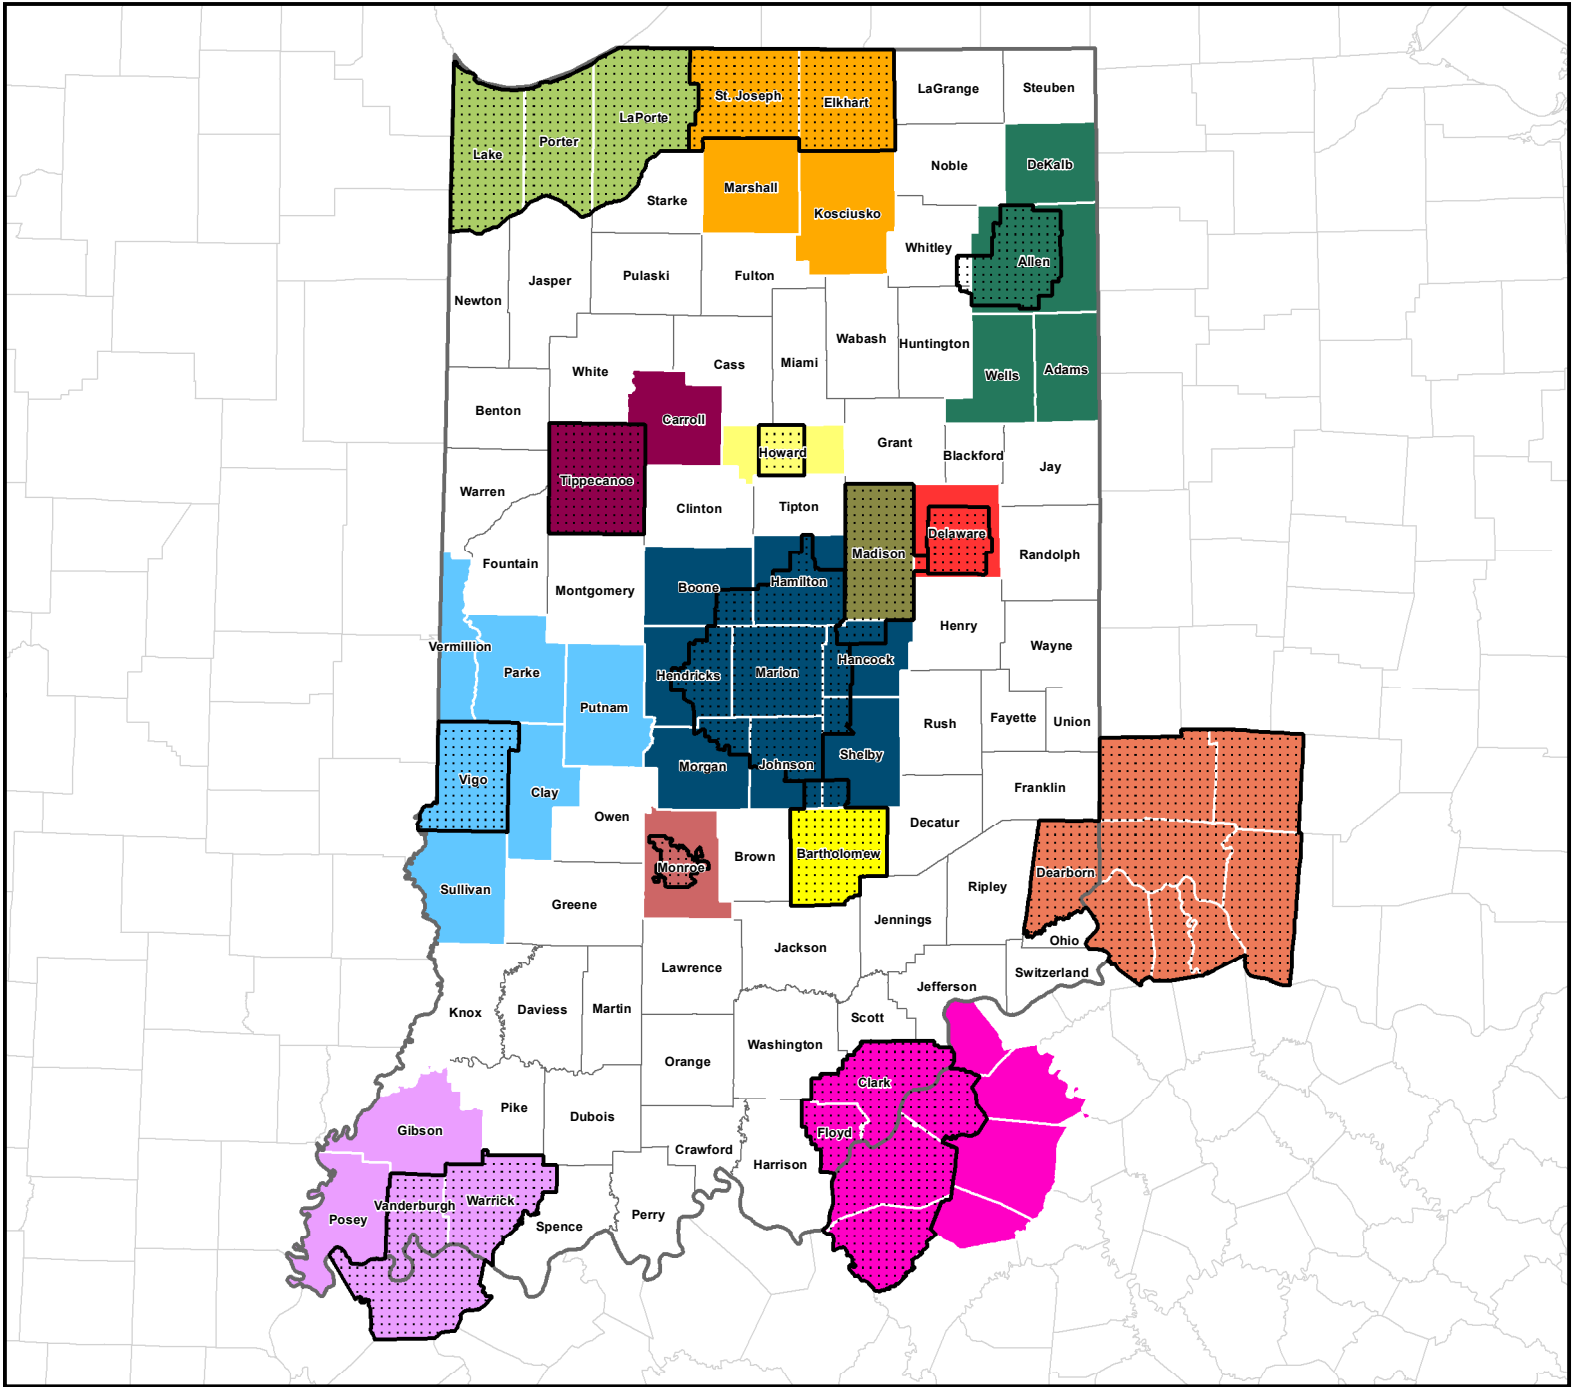

# Indiana Metropolitan Planning Organizations

## Legend

 Metropolitan Planning Areas

## MPOs & City

	NIRPC - Northwest		MCCOG - Anderson
	MACOG - South Bend/Elkhart		DMMPC - Muncie
	NIRCC - Fort Wayne		BCCMPO - Bloomington
	TCAPC - Lafayette		CAMPO - Columbus
	KHCGCC - Kokomo		EMPO - Evansville
	WCIEDD - Terre Haute		KIPDA - Louisville
	IMPO - Indianapolis		OKI - Cincinnati

This map highlights the current Indiana Metropolitan Planning Organizations (MPOs) and their represented counties. All other counties in Indiana currently do not have a designated MPO.

Information shown on this map is not warranted for accuracy or merchantability. Further reproduction or distribution of this material is not authorized without the expressed written permission of MACOG.