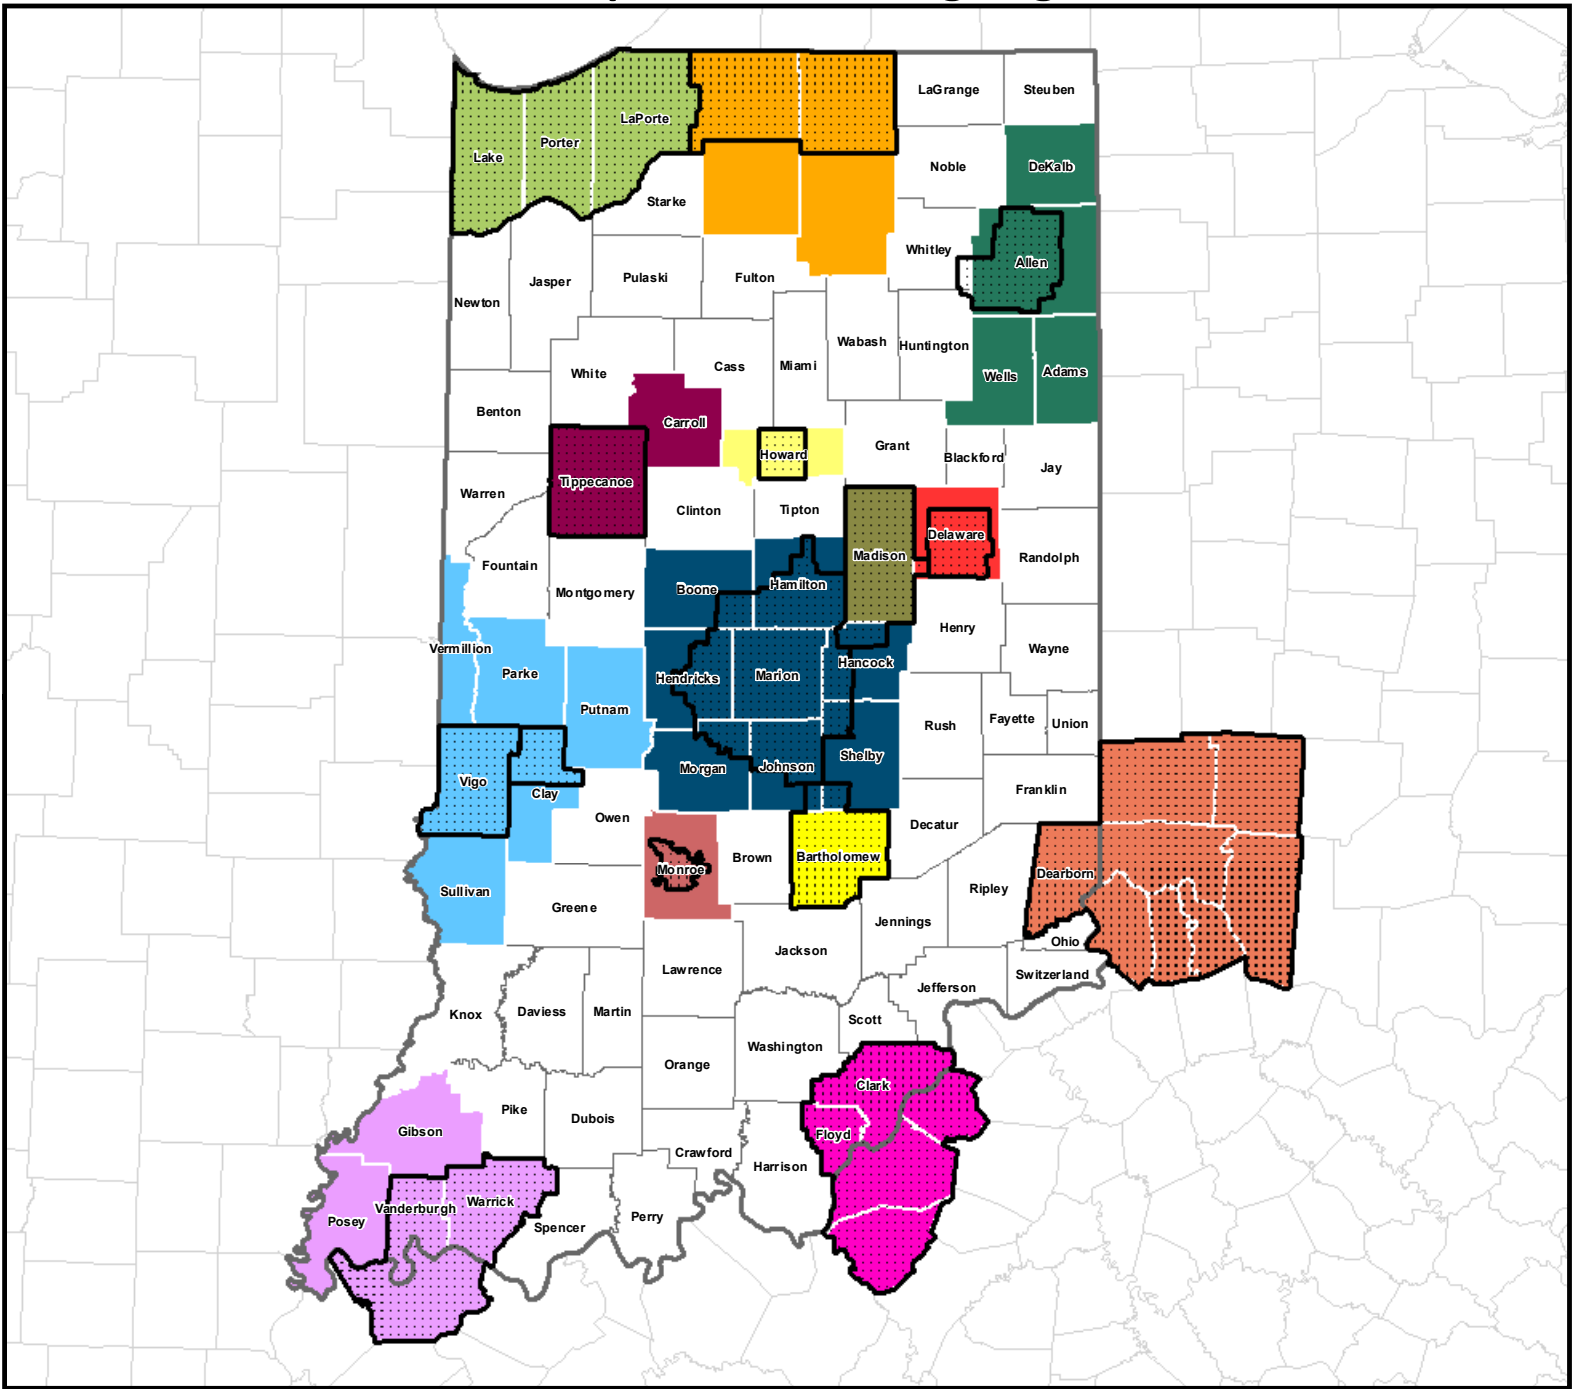

Indiana Metropolitan Planning Organizations

Legend

 Metropolitan Planning Areas

MPOs & City

- | | |
|---|---|
|  NIRPC - Northwest |  MCCOG - Anderson |
|  MACOG - South Bend/Elkhart |  DMMPC - Muncie |
|  NIRCC - Fort Wayne |  BMCMPPO - Bloomington |
|  TCAPC - Lafayette |  CAMPO - Columbus |
|  KHCGCC - Kokomo |  EMPO - Evansville |
|  WCIEDD - Terre Haute |  KIPDA - Louisville |
|  IMPO - Indianapolis |  OKI - Cincinnati |

This map highlights the current Indiana Metropolitan Planning Organizations (MPOs) and their represented counties. All other counties in Indiana currently do not have a designated MPO.

Information shown on this map is not warranted for accuracy or merchantability. Further reproduction or distribution of this material is not authorized without the expressed written permission of MACOG.